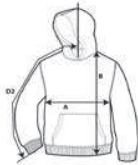

### DETAILS

<b>Weight</b>	271.0 G/SqM (White 257.0 G/SqM)
<b>Content</b>	50% Cotton, 50% Polyester
<b>Features</b>	Air jet yarn = softer feel and reduced pilling Double-lined hood Satin label Twin needle stitching at shoulder, armhole, neck, waistband and cuffs Pouch pocket 1 x 1 rib with spandex Quarter-turned to eliminate centre crease CPSIA Tracking Label Compliant
<b>Sizes</b>	XS-XL
<b>Case Packs</b>	YXS - YXL 24 PIECES
<b>Colours</b>	17
<b>SKU's</b>	85